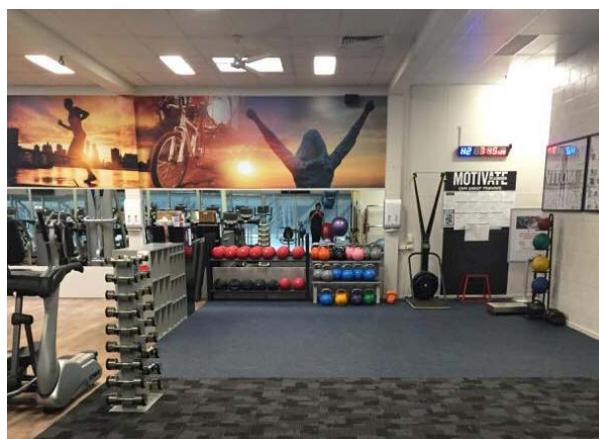

Splashdown Leisure Centre Whittington VIC

Description of Project:

Splashdown Leisure Centre Gymnasium

Objective:

Splashdown Leisure Centre required a state of the art gymnasium with the latest cardio and TRX equipment, which necessitated state of the art rubber gym flooring.

Splashdown provides health and fitness activities with a variety of group exercise classes, a fully equipped gym with a Functional Training zone and aquatic facilities.

The gymnasium incorporates everroll® Core Palau in 8mm thickness; a colour which compliments the aquatic nature of the leisure centre and a thickness which provides impact resistance and safety.