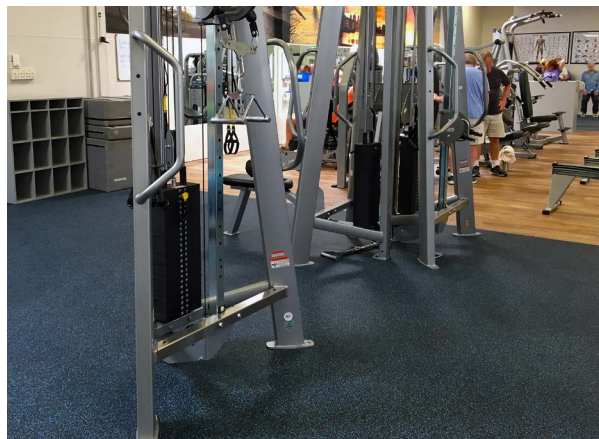

Splashdown Leisure Centre Whittington VIC

Description of Project:

Splashdown Leisure Centre Gymnasium

Objective:

Splashdown Leisure Centre required a state of the art gymnasium with the latest cardio and TRX equipment, which necessitated state of the art rubber gym flooring.

Splashdown provides health and fitness activities with a variety of group exercise classes, a fully equipped gym with a Functional Training zone and aquatic facilities.

The gymnasium incorporates everroll® Core Palau in 8mm thickness; a colour which compliments the aquatic nature of the leisure centre and a thickness which provides impact resistance and safety.